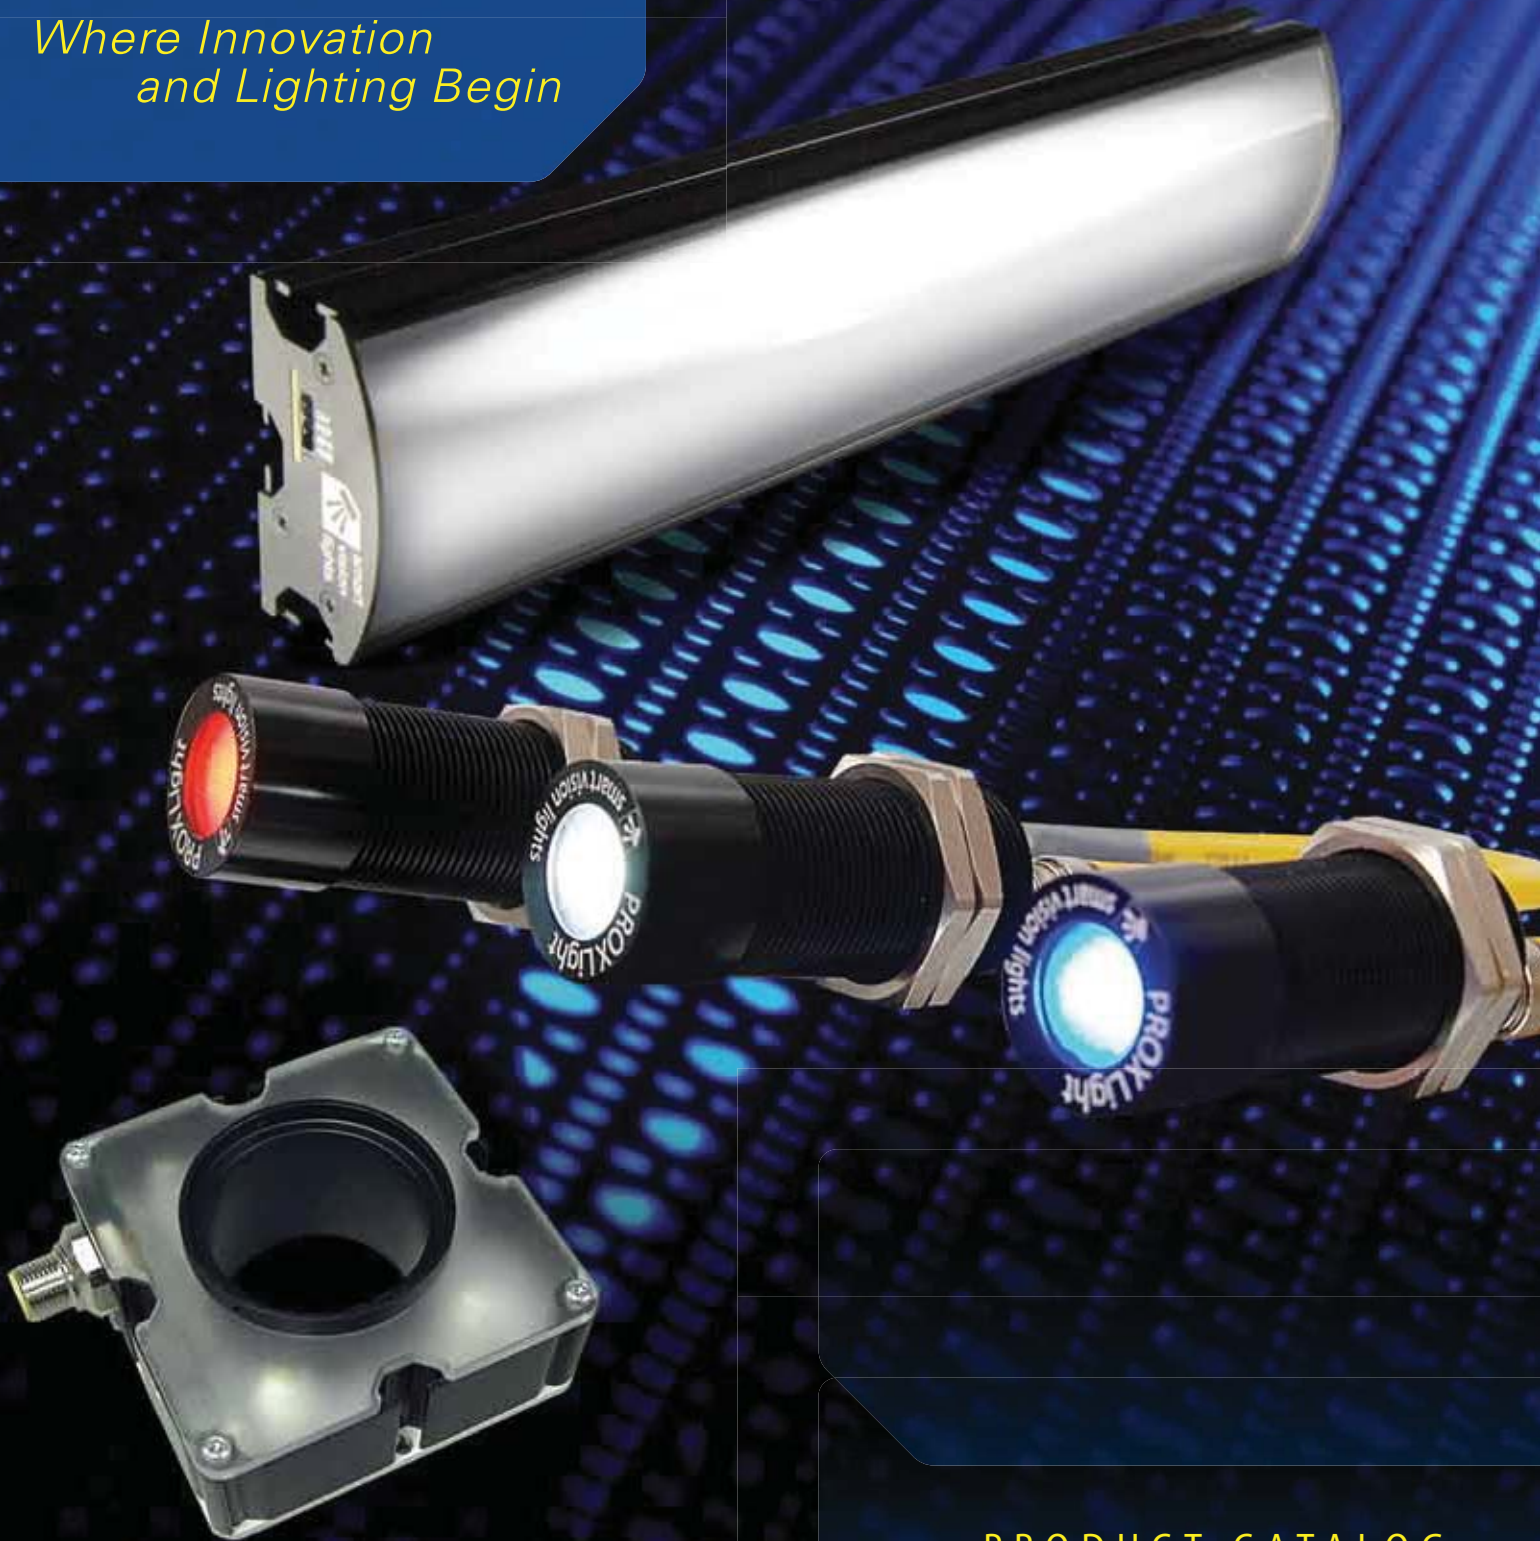

smart vision lights

SENSORS
INCORPORATED

*Where Innovation
and Lighting Begin*

PRODUCT CATALOG
smartvisionlights.com